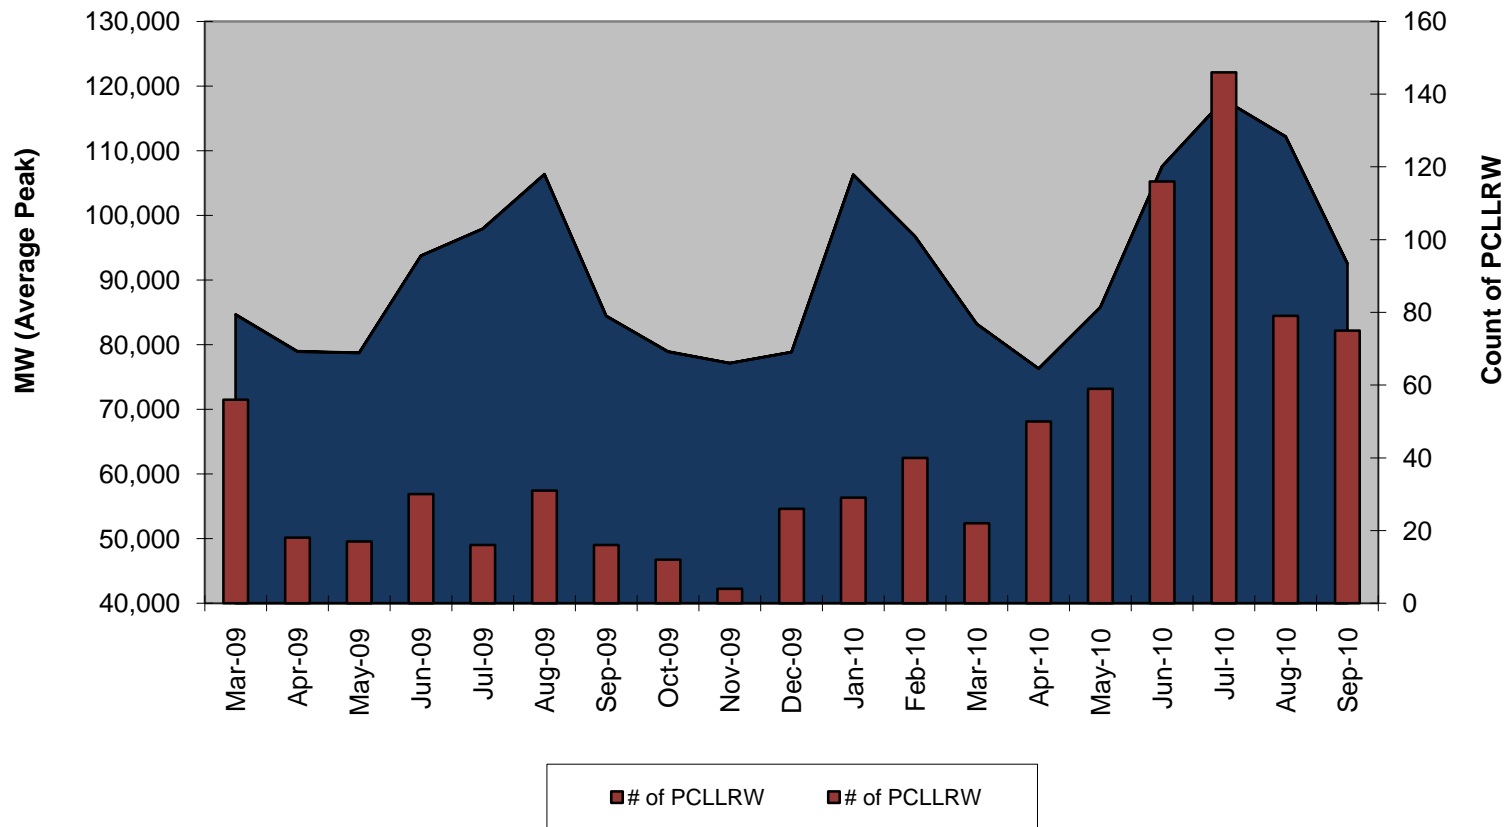

# 24 Months

## PCLLRW Count VS. AVG Load

# 19 Months