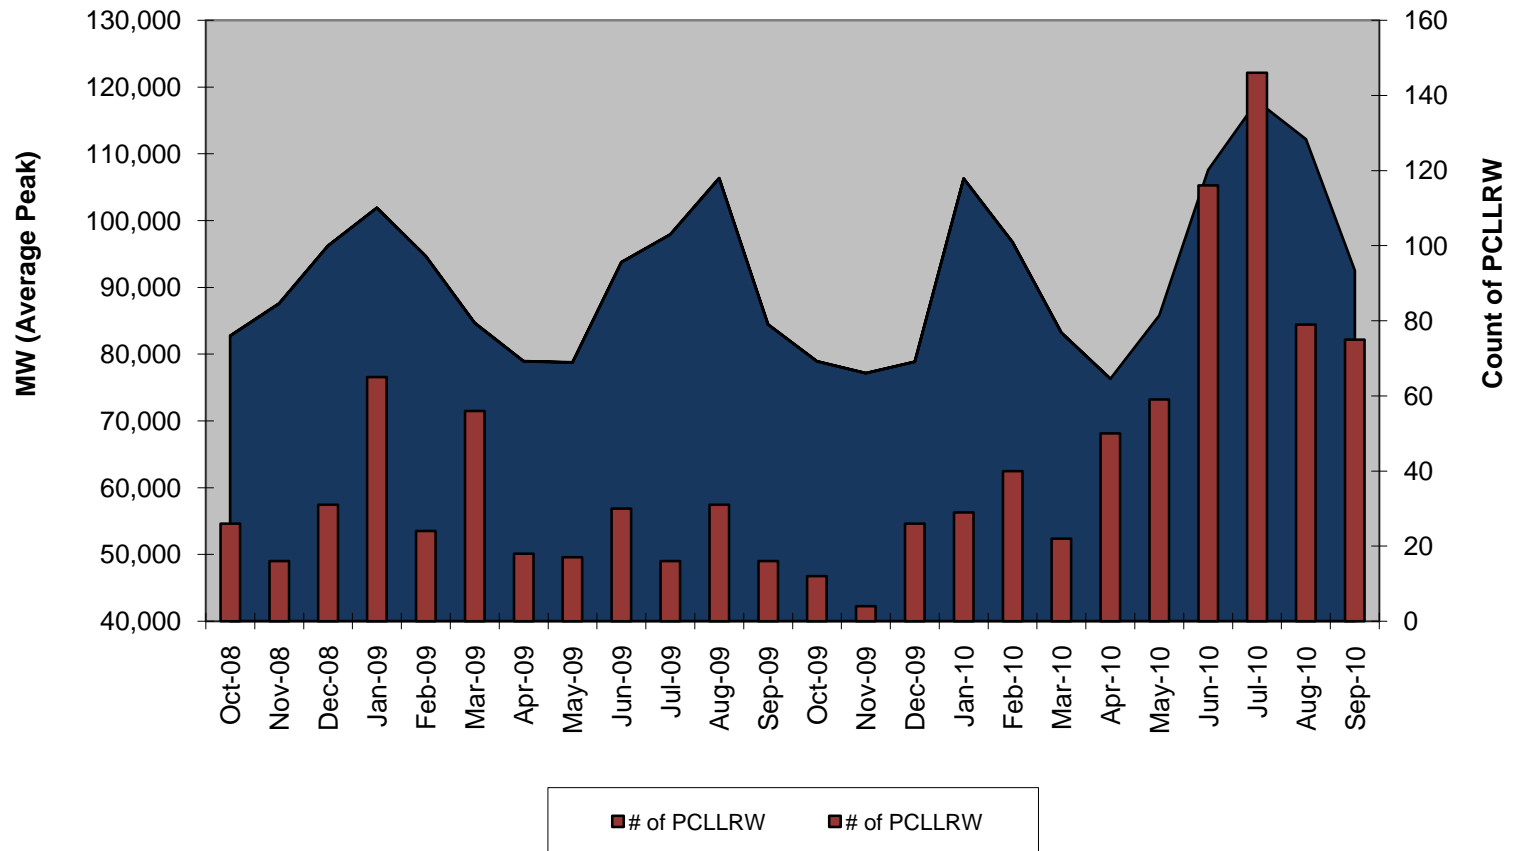

19 Months

PCLLRW Count VS. AVG Load