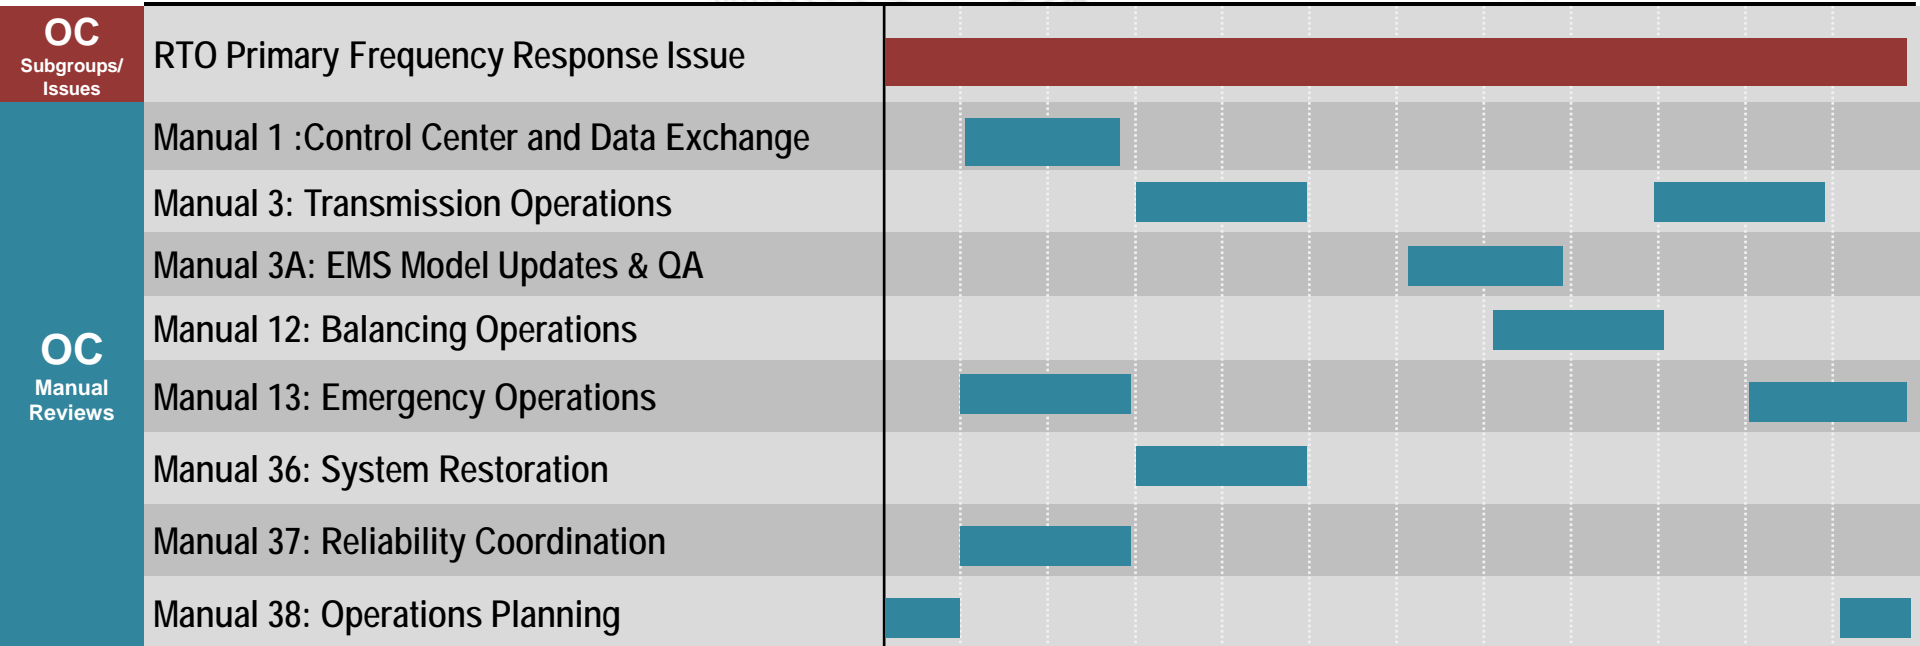

OC Work Plan

As of July 1, 2017

Jan – Mar

Apr – Jun

Jul – Sep

Oct – Dec

Jan – Mar

Apr – Jun

Jul – Sep

Oct – Dec

OC
Recurring
Items