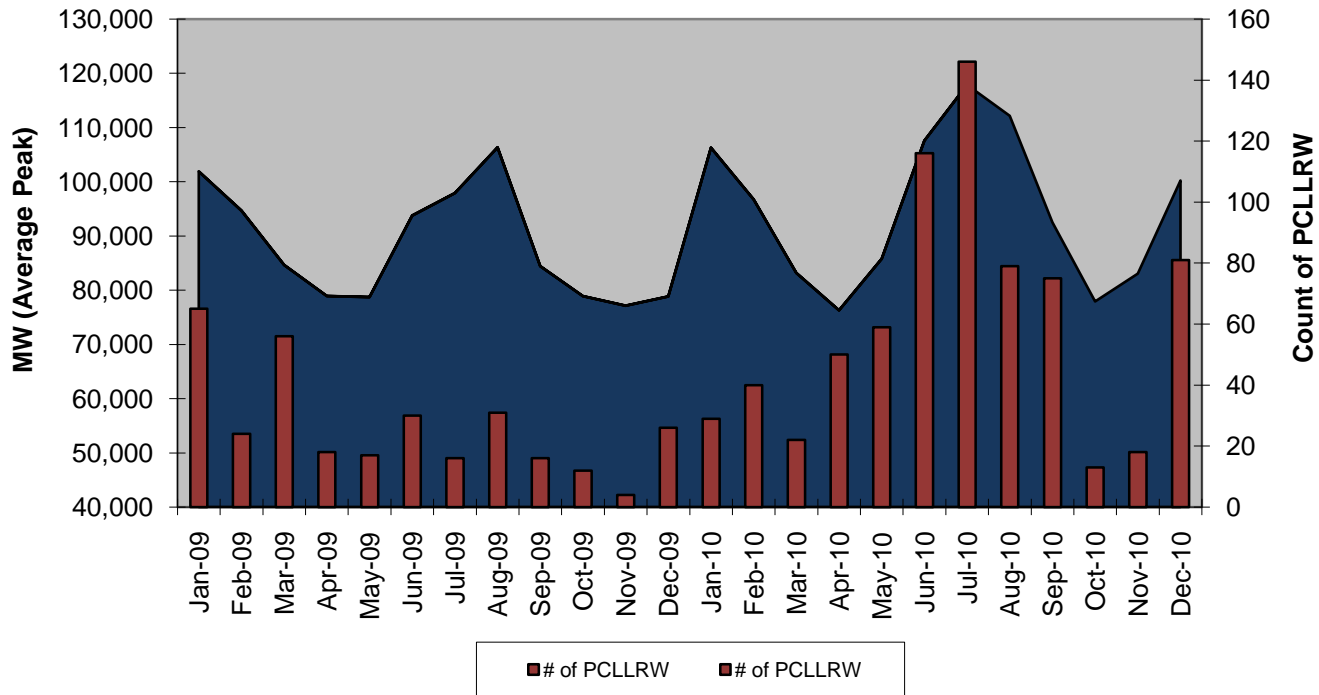

# 24 Months

## PCLLRW Count VS. AVG Load

# 19 Months