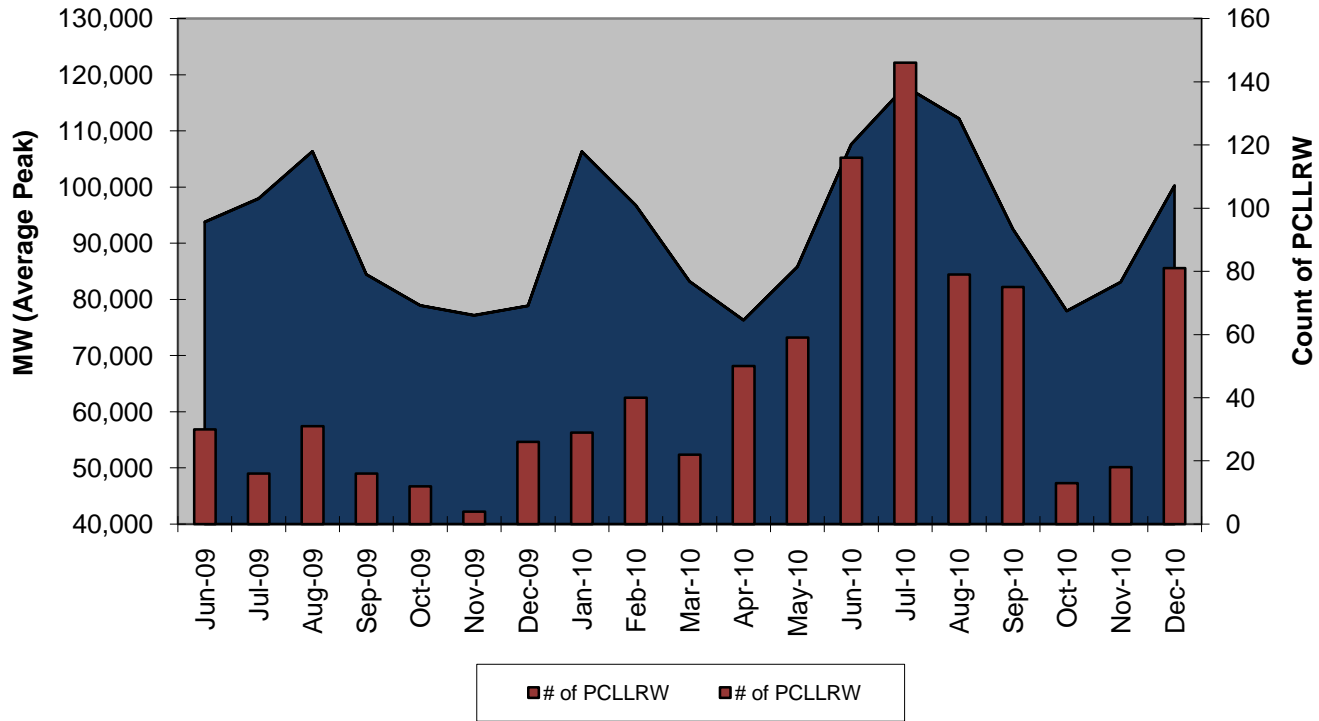

19 Months

PCLLRW Count VS. AVG Load