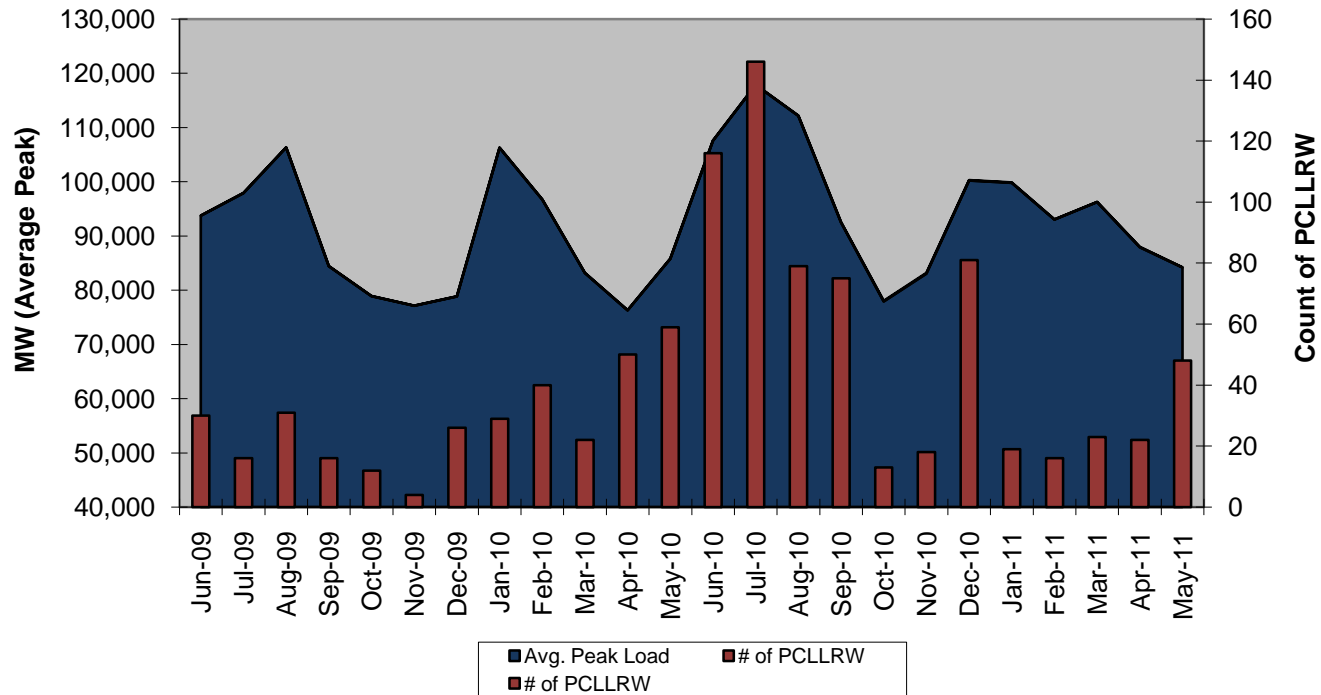

# 24 Months

## PCLLRW Count VS. AVG Load

# 19 Months