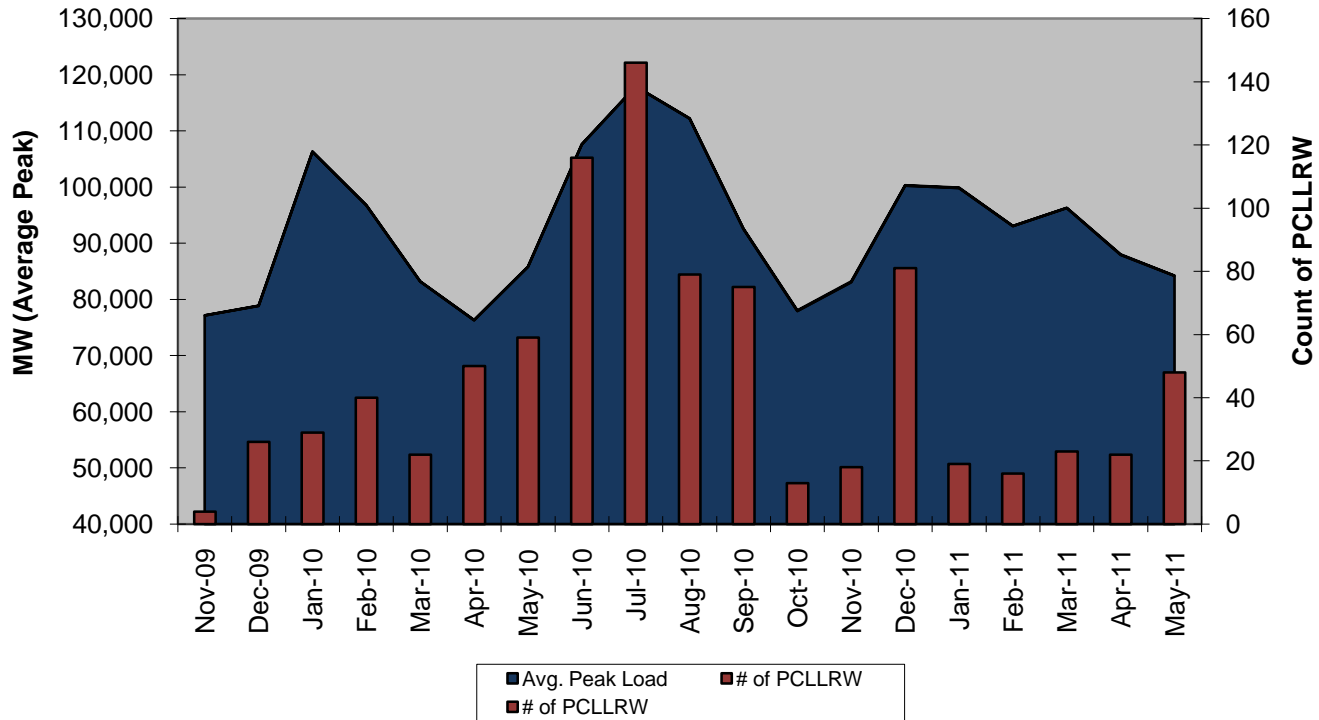

19 Months

PCLLRW Count VS. AVG Load