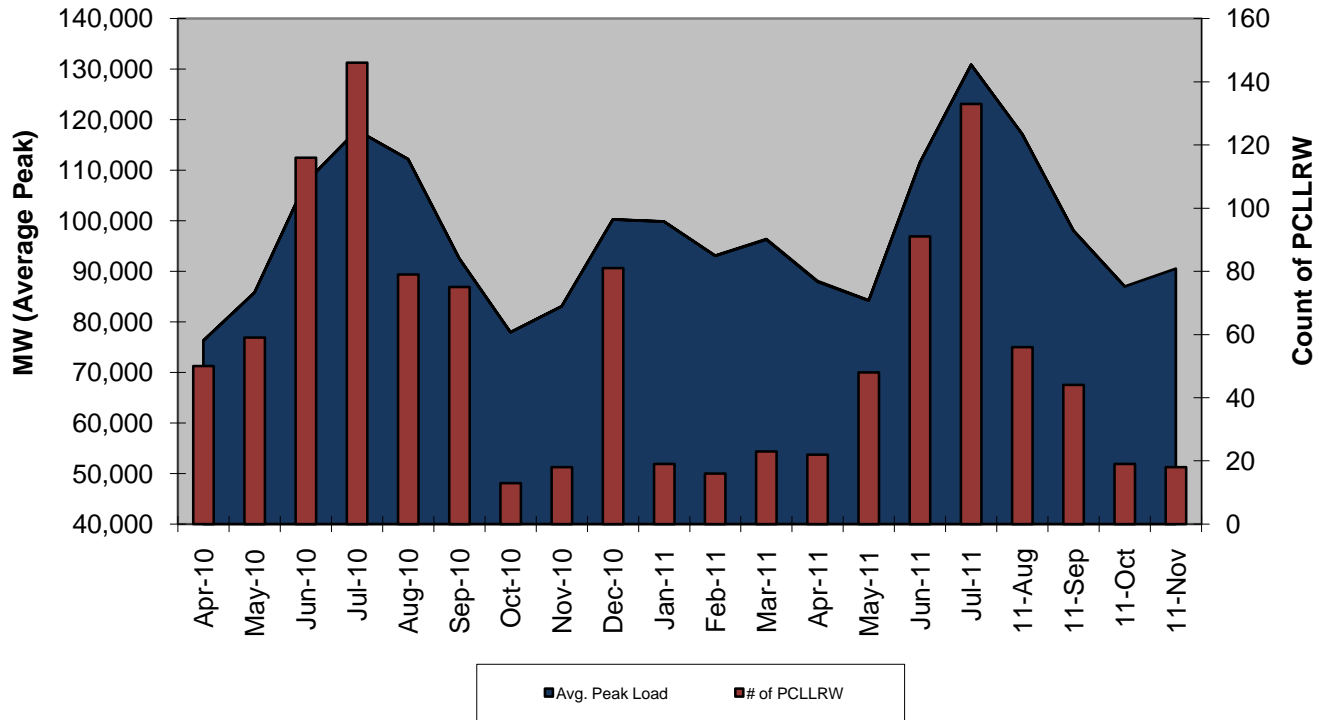

19 Months

PCLLRW Count VS. AVG Load