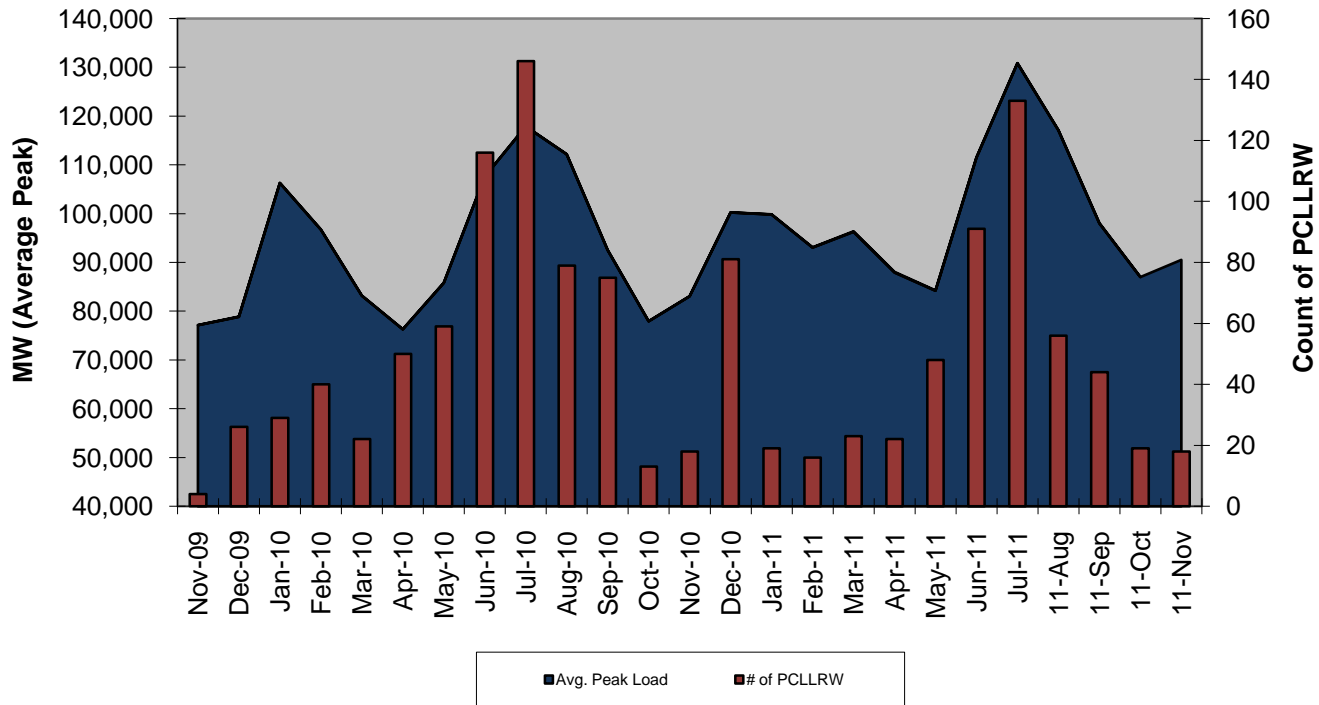

# 24 Months

## PCLLRW Count VS. AVG Load

# 19 Months