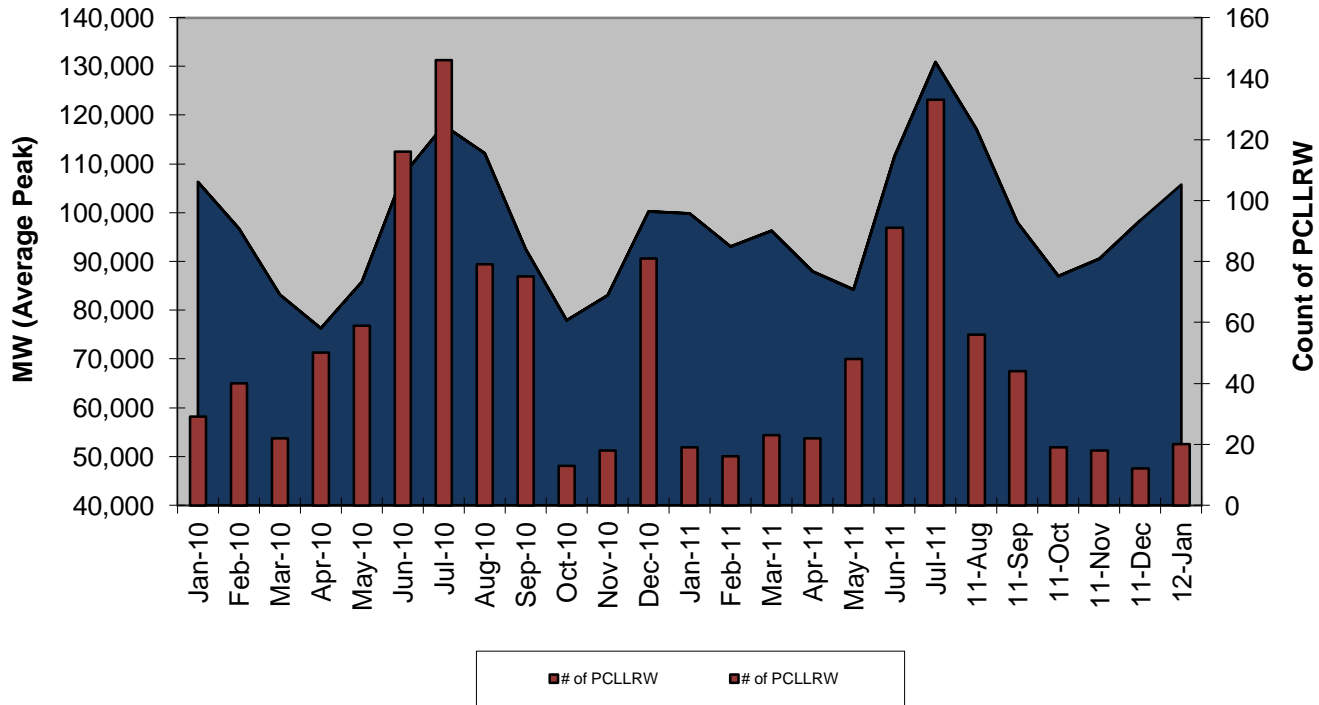

# 24 Months

## PCLLRW Count VS. AVG Load

# 19 Months