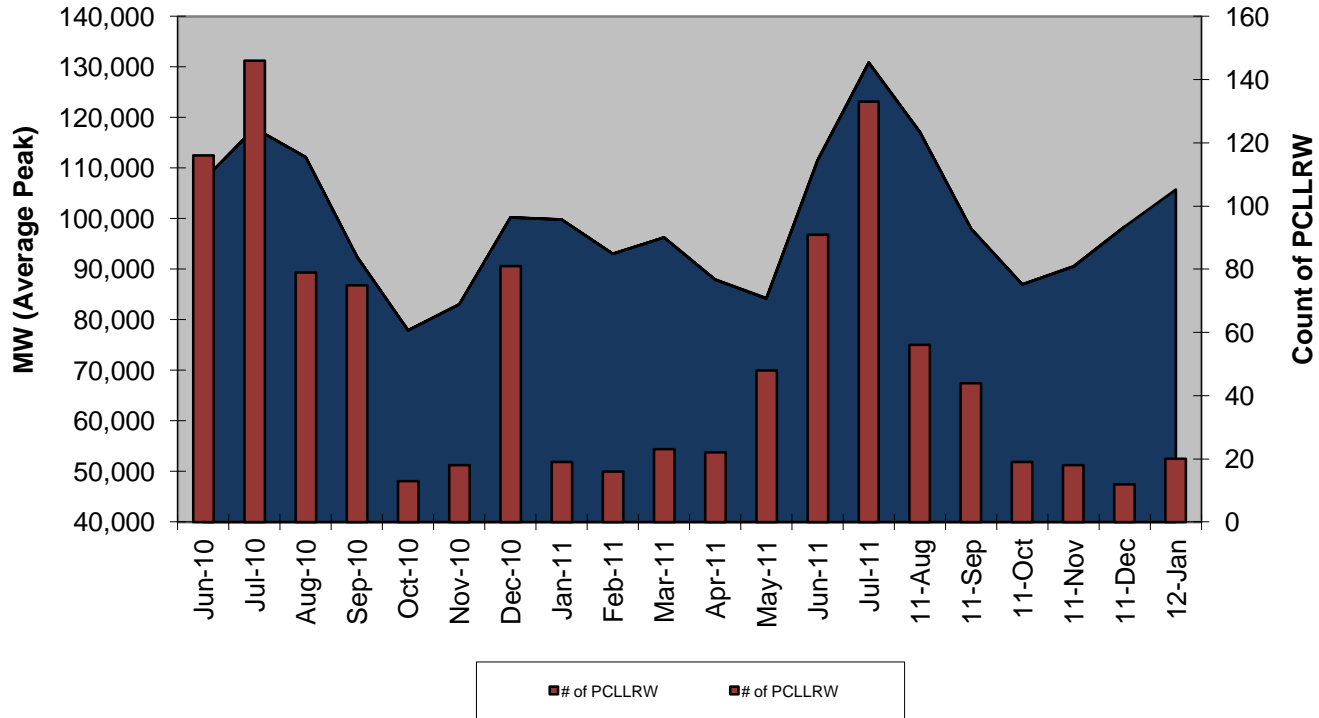

19 Months

PCLLRW Count VS. AVG Load